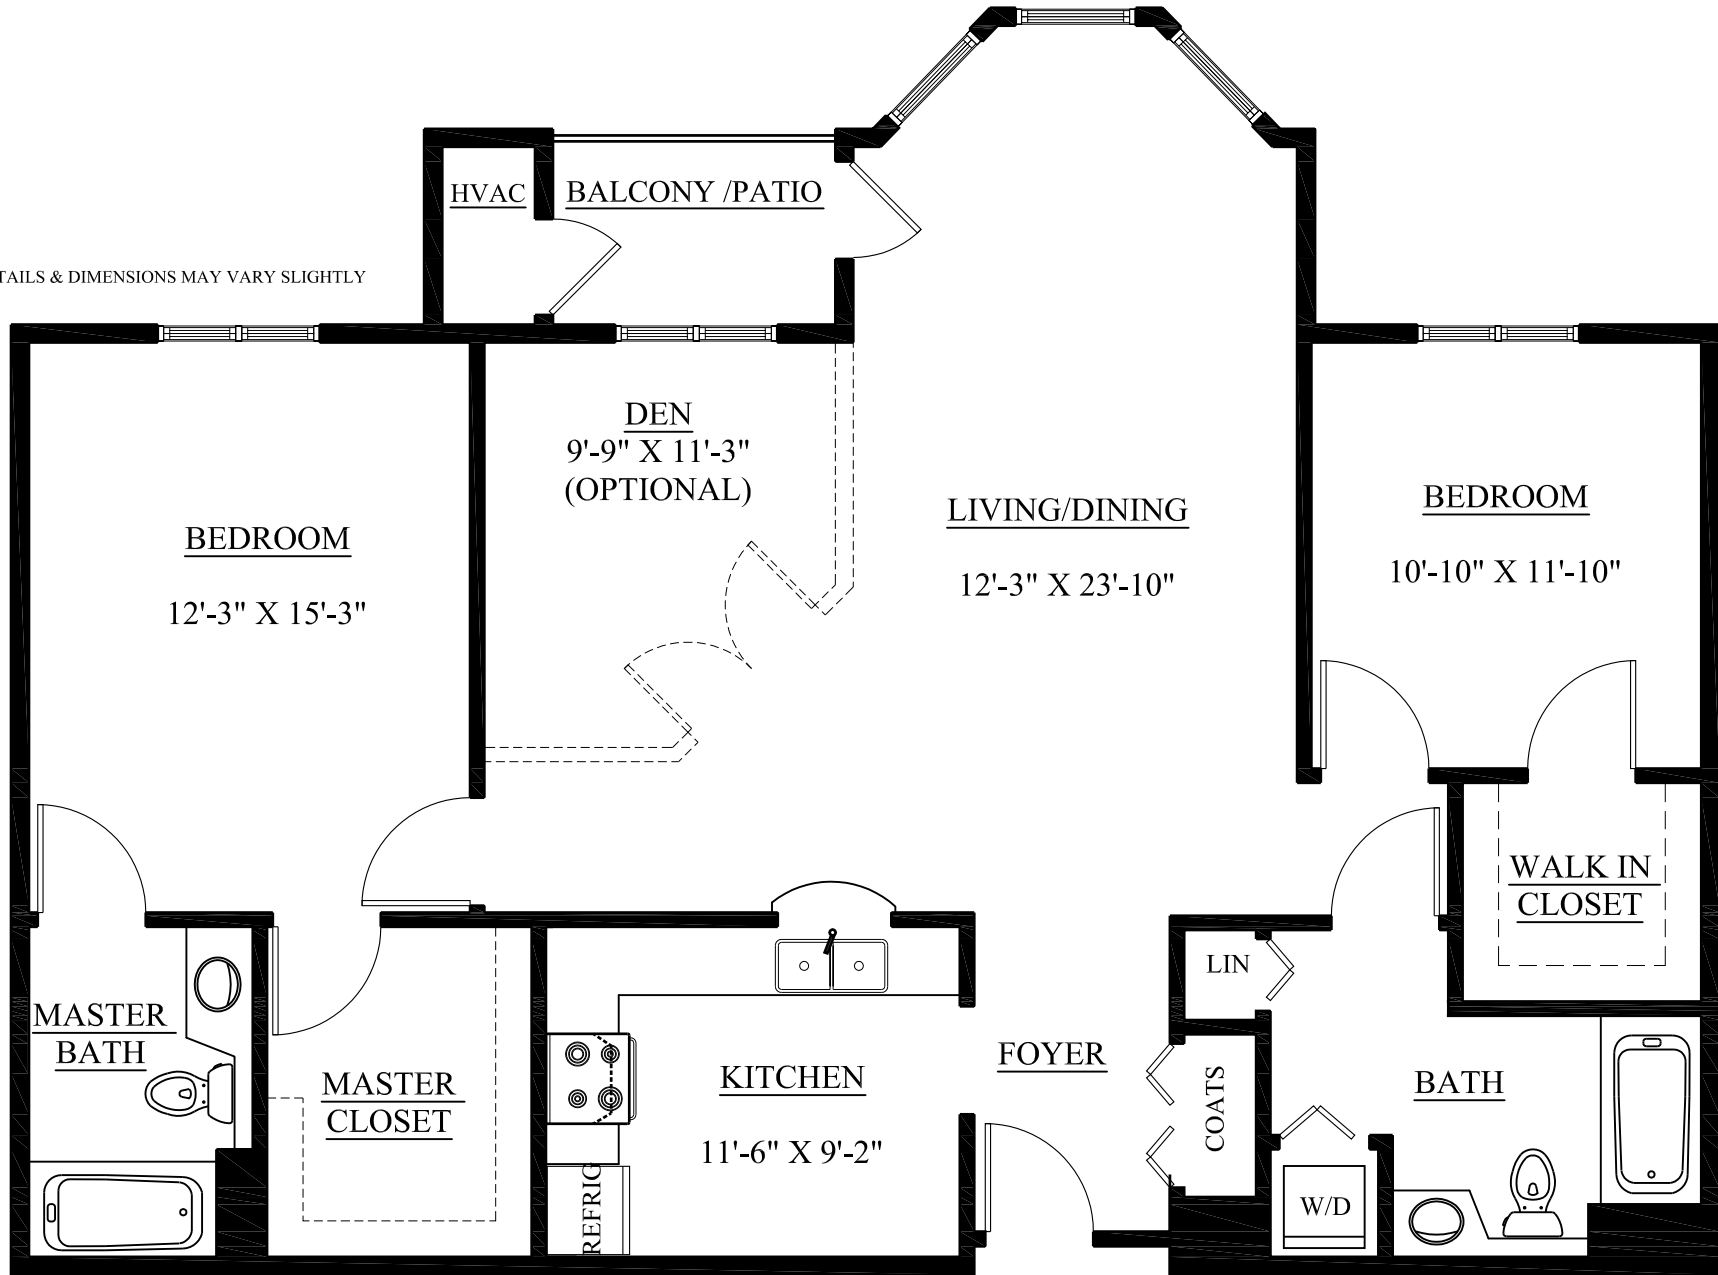

DETAILS & DIMENSIONS MAY VARY SLIGHTLY

2B BEDROOM MASTER W/ DEN 1303 S.F.