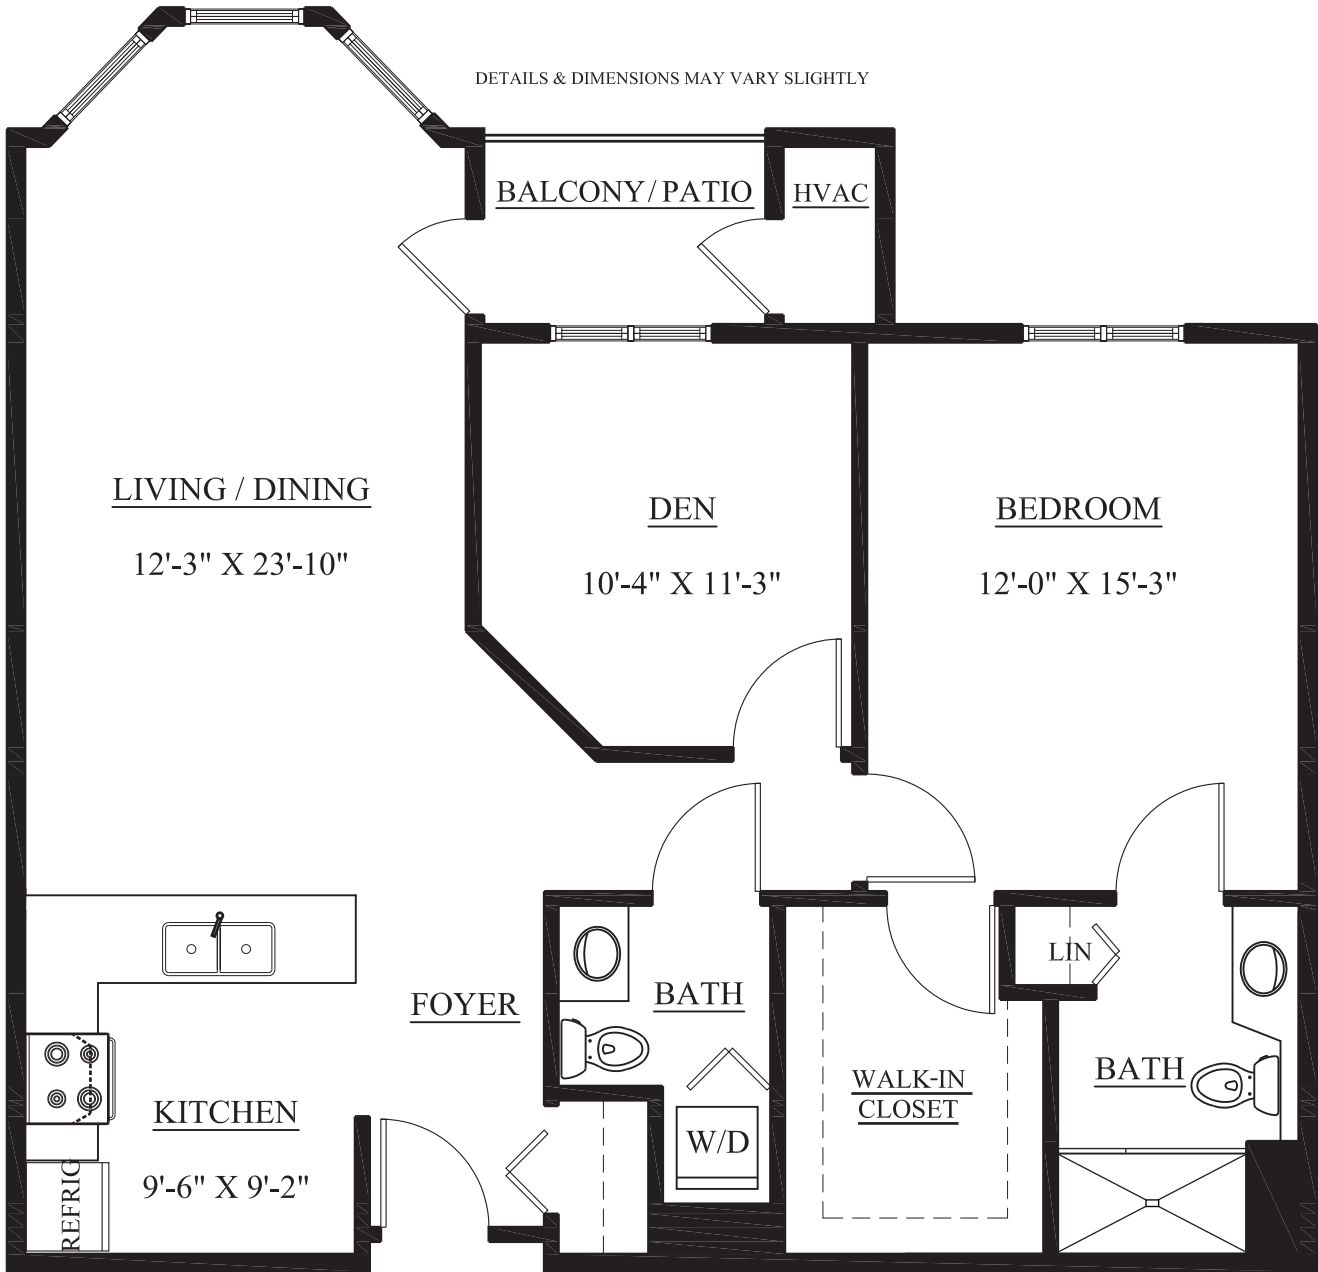

DETAILS & DIMENSIONS MAY VARY SLIGHTLY

1B BEDROOM WITH DEN

1038 S.F.